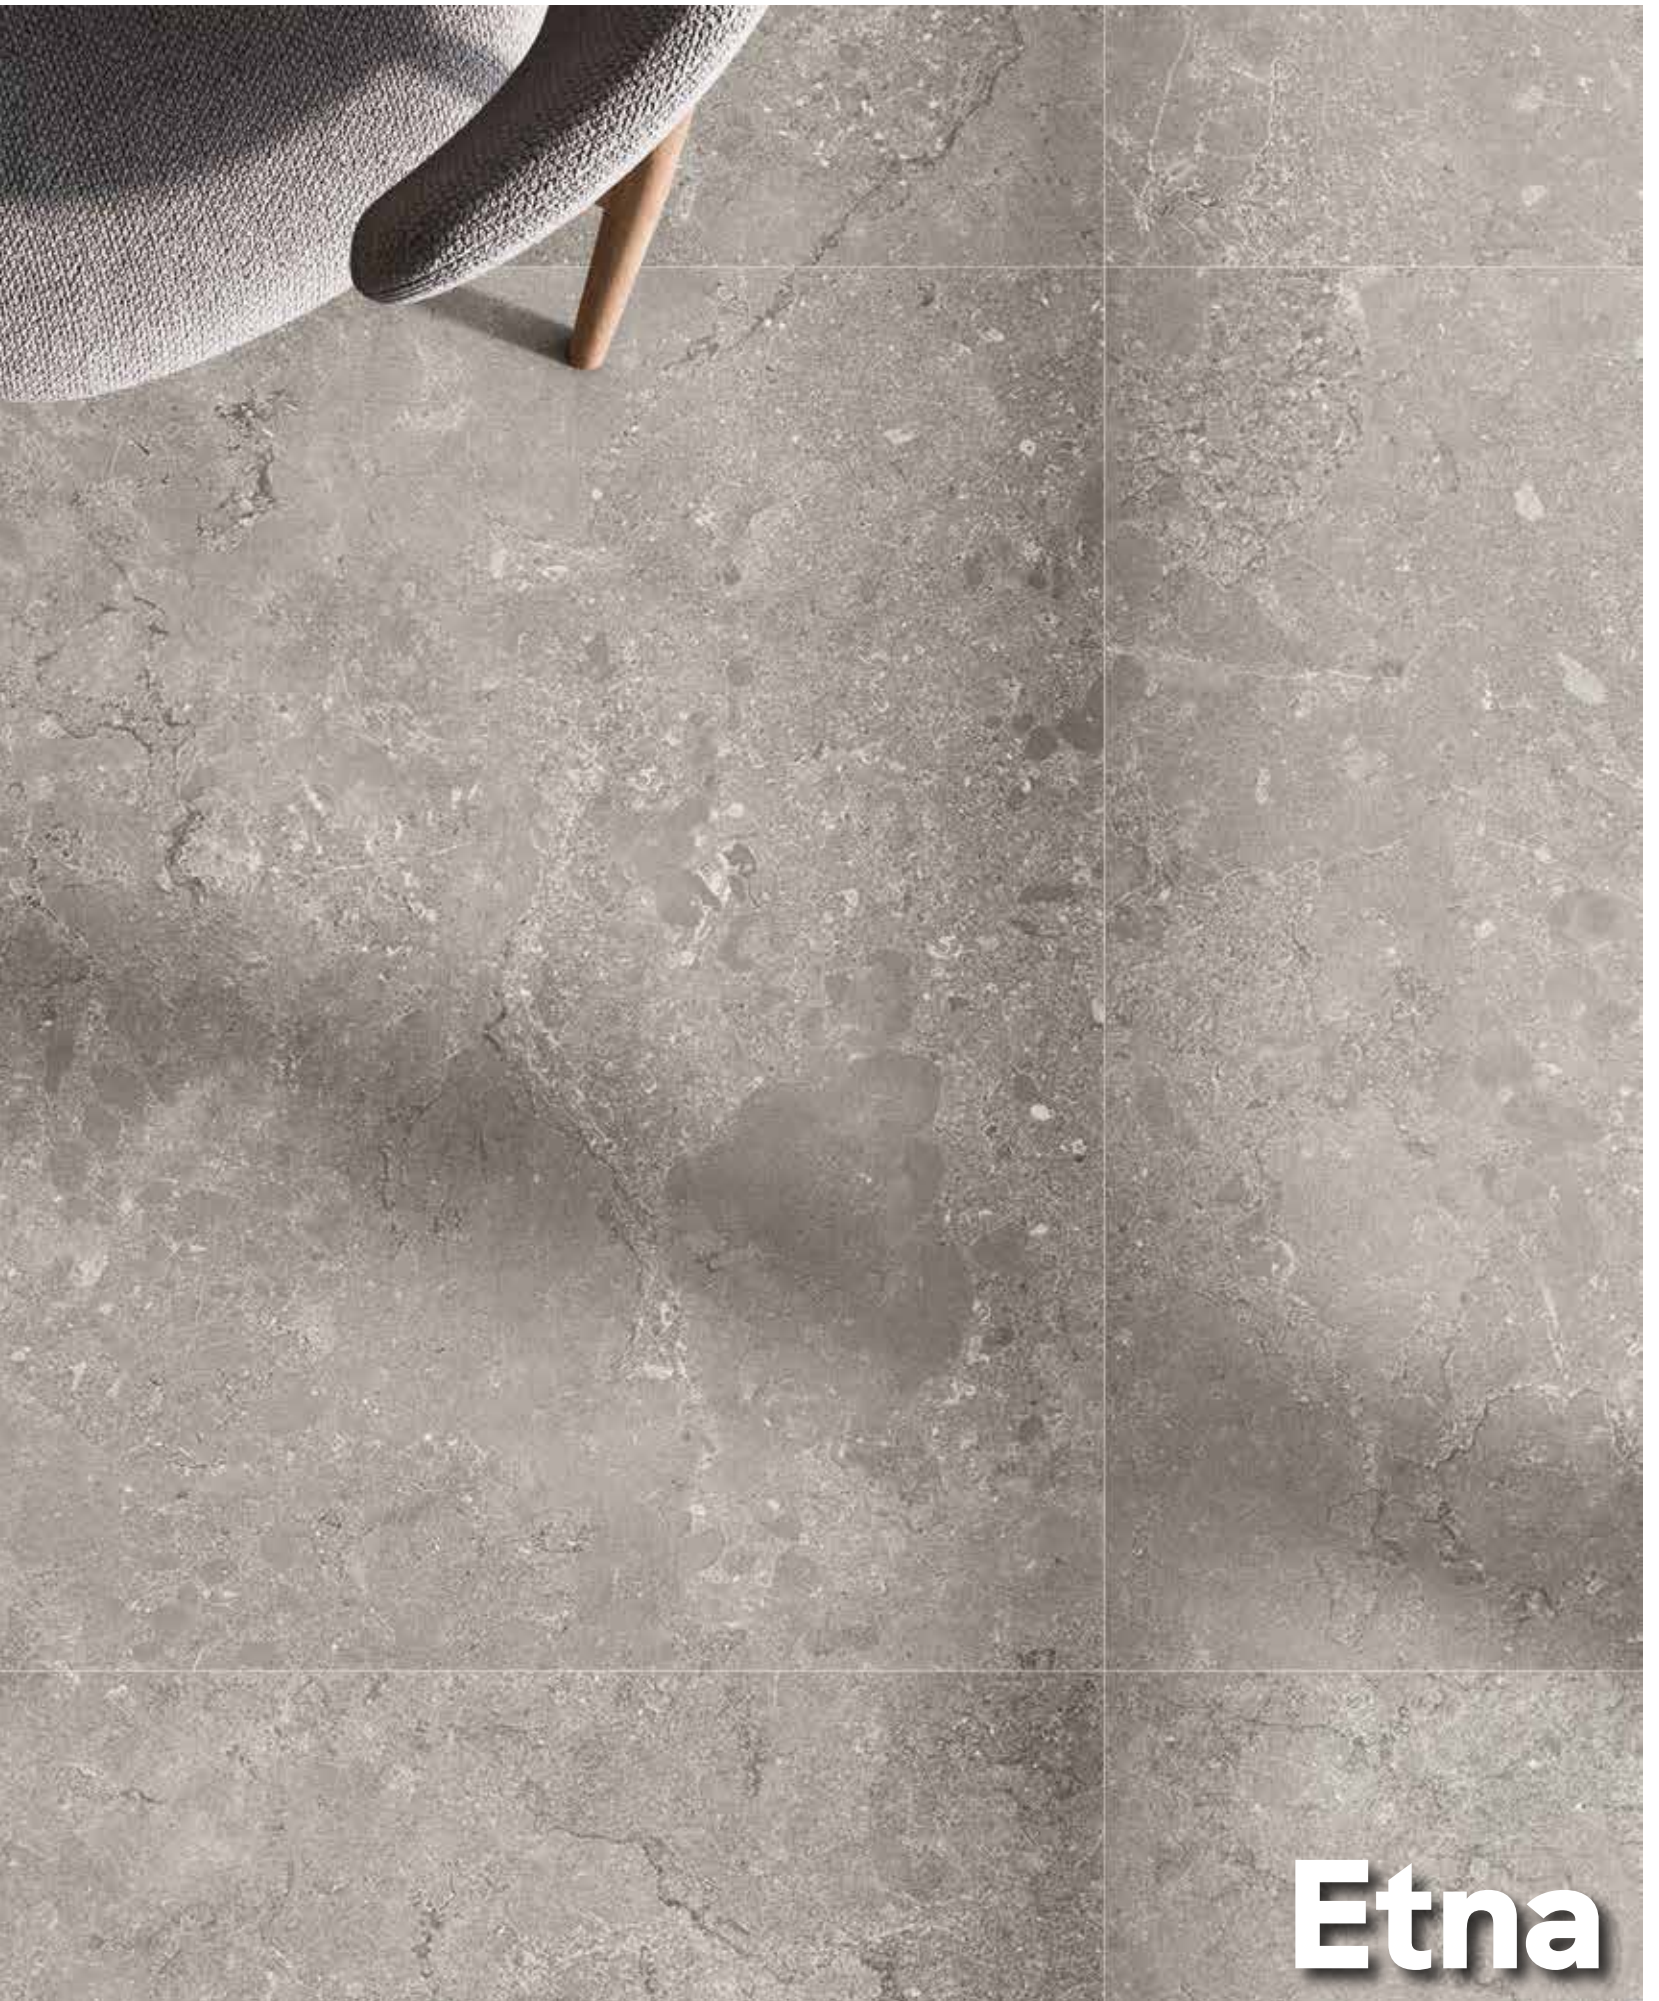

SATINADO

MATE

IN/OUT

ANTI-SLIP

≡ **ETNA GRIS** - 100x100cm / 40"x40"

Etna

Etna

120x120cm / 48"x48" | 100x100cm / 40"x40" | 60x120cm / 24"x48"
60x60cm / 24"x24" | 29,5x60cm / 12"x24"