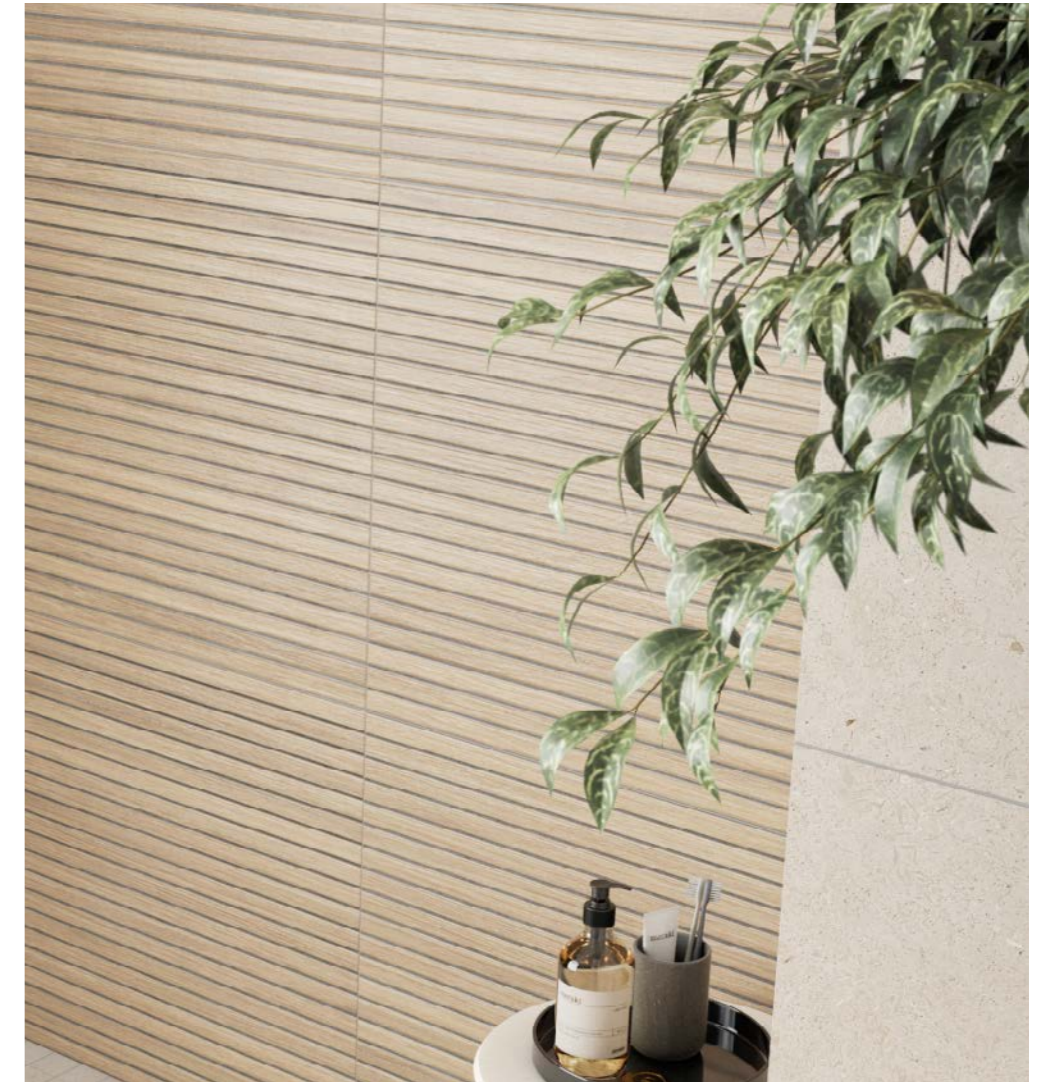

OSAKA

WALL
Osaka Teka Natural 60x120
Somport Sand Natural 60x120

WALL
Osaka Teka Natural 60x120
Somport Sand Natural 60x120

FLOOR
Somport Sand 120x120
Mosaico Somport Sand 30x30