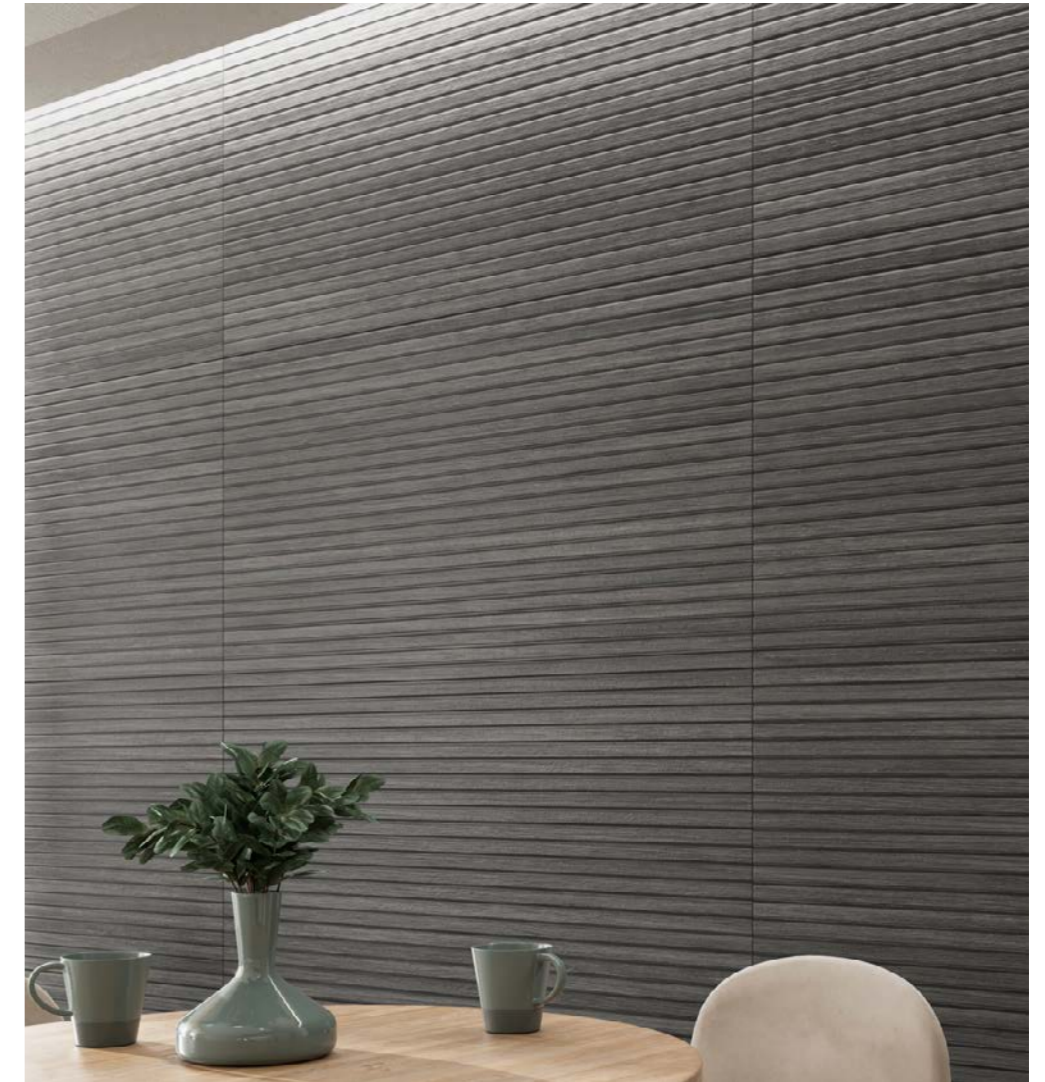

DURSTONE

OSAKA

nature line

OSAKA

WALL
Osaka Black Natural 60x120

WALL
Osaka Black Natural 60x120

FLOOR
Somport Light Natural 120x120

OSAKA

WALL

Osaka White Natural 60x120
Osaka Grey Natural 60x120

FLOOR

Chevrons Printemps Natural 60x120

WALL

Osaka White Natural 60x120

FLOOR

Chevrons Automne Natural 60x120